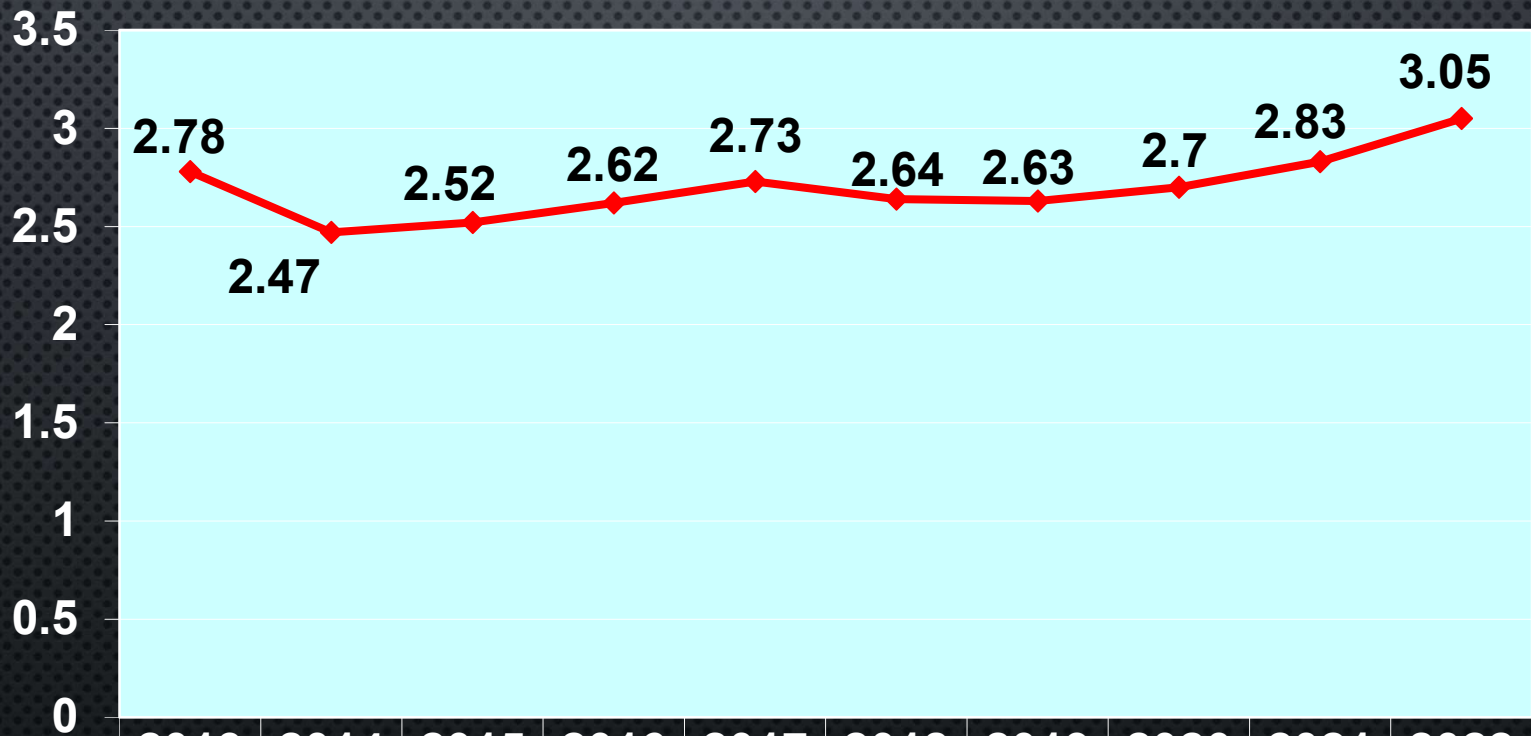

# DALLAS CHRISTIAN COLLEGE AVERAGE INCOMING COLLEGE GPA OF TRANSFER STUDENTS

◆ AVG GPA

2013	2014	2015	2016	2017	2018	2019	2020	2021	2022
2.78	2.47	2.52	2.62	2.73	2.64	2.63	2.7	2.83	3.05