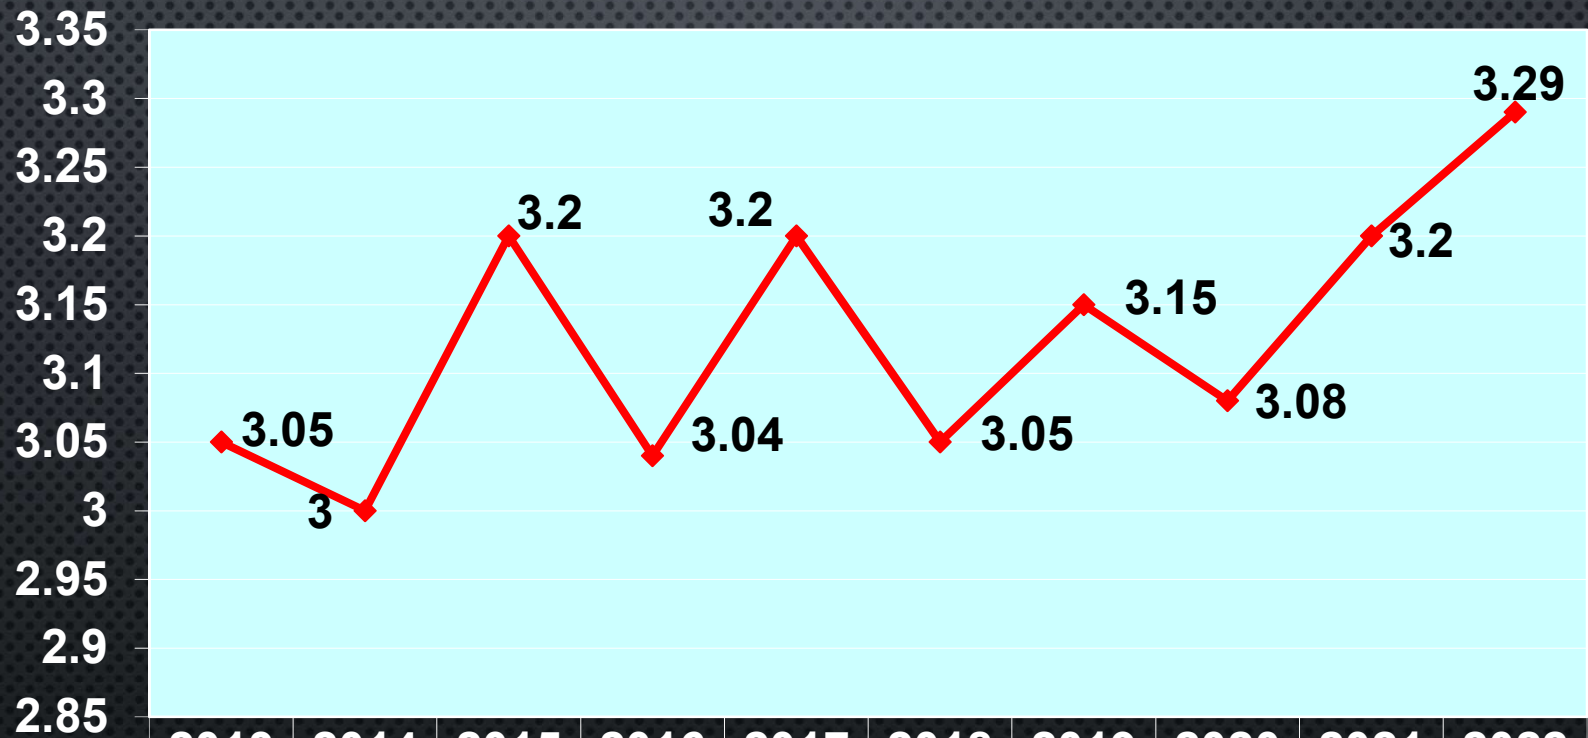

## AVERAGE HS GPA OF FULL-TIME FIRST-TIME FRESHMEN

	2013	2014	2015	2016	2017	2018	2019	2020	2021	2022
◆ AVG GPA	3.05	3	3.2	3.04	3.2	3.05	3.15	3.08	3.2	3.29