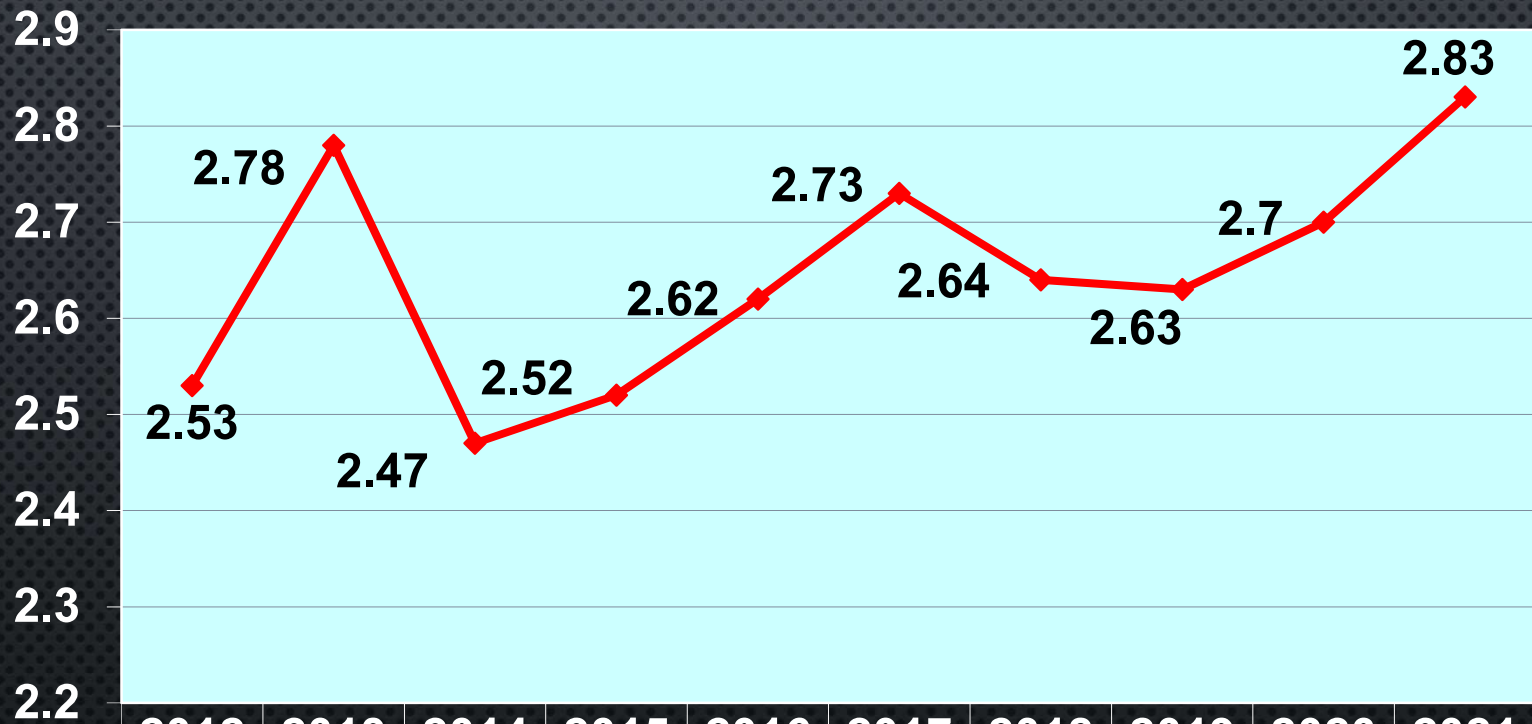

DALLAS CHRISTIAN COLLEGE AVERAGE INCOMING COLLEGE GPA OF TRANSFER STUDENTS

—◆— AVG GPA

2012

2013

2014

2015

2016

2017

2018

2019

2020

2021

2.53

2.78

2.47

2.52