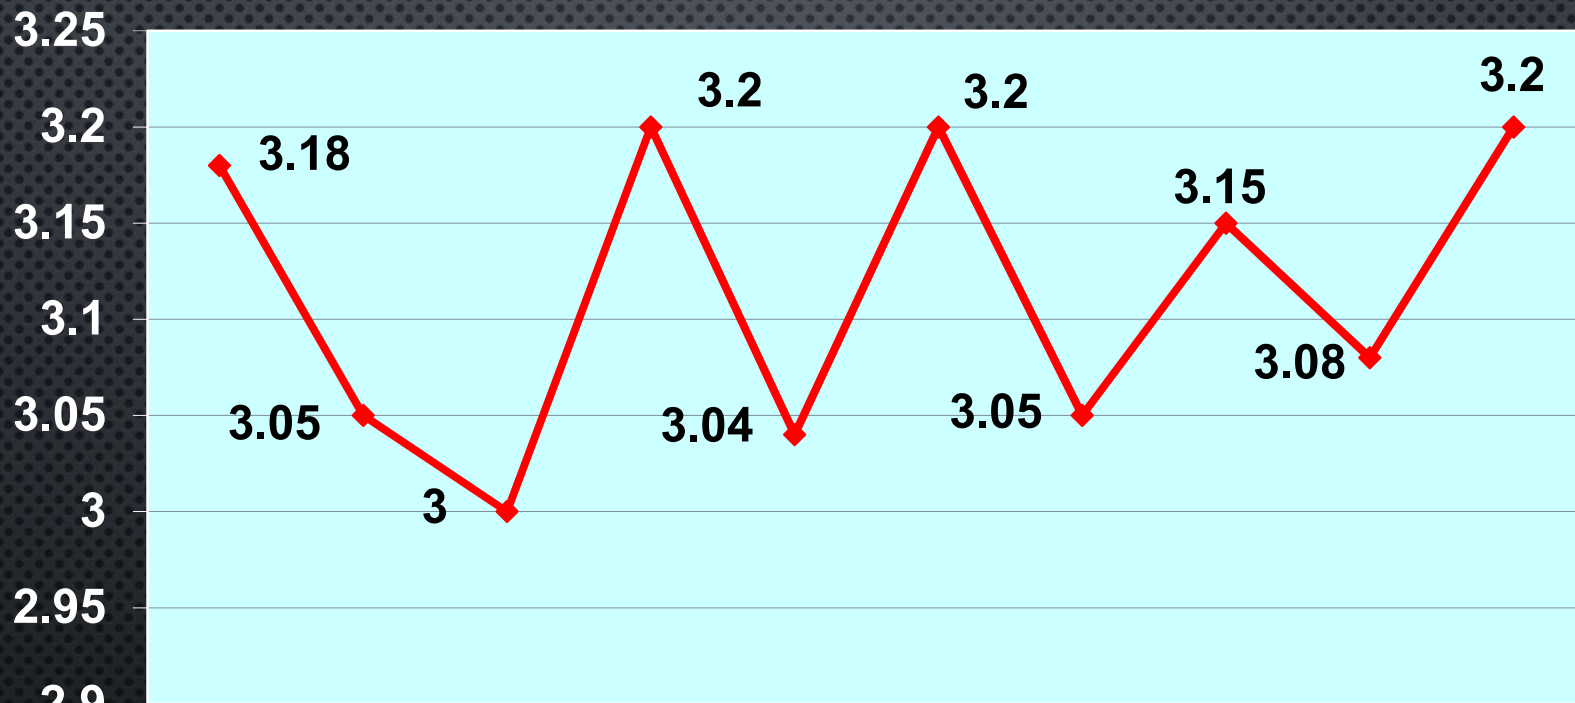

DALLAS CHRISTIAN COLLEGE

AVERAGE HS GPA OF FULL-TIME FIRST-TIME FRESHMEN

	2012	2013	2014	2015	2016	2017	2018	2019	2020	2021
◆ AVG GPA	3.18	3.05	3	3.2	3.04	3.2	3.05	3.15	3.08	3.2